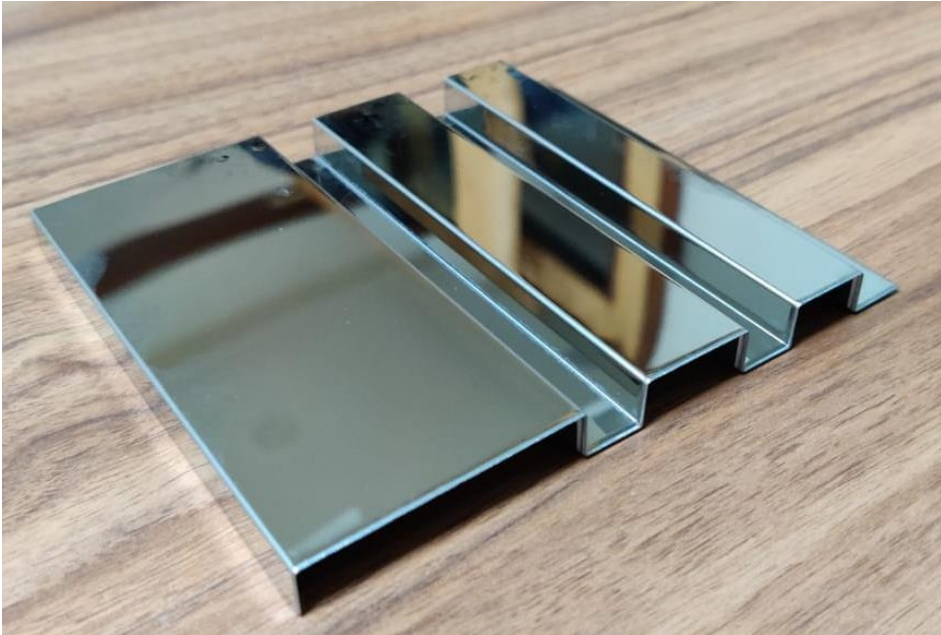

Rafters Type-3

Available in size : 108mm
PVD Color : Gold, Champagne Gold,
Rose gold, Black
Finish : Brush, Mirror
Thickness: 0.6,0.8 mm
Size : 10feet
*Custom size also available