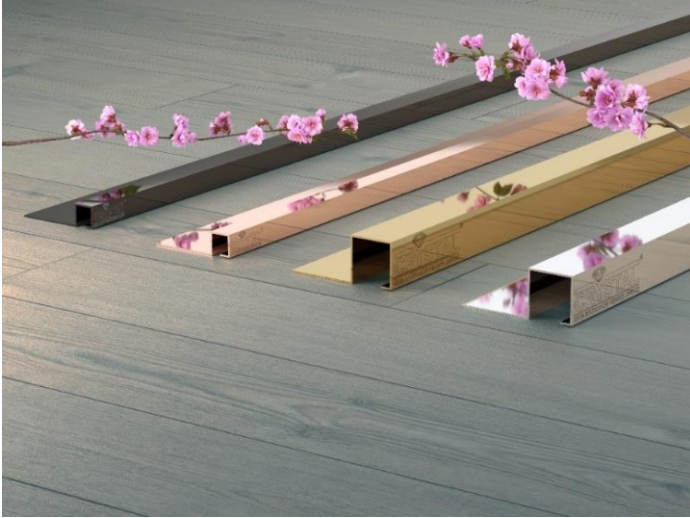

SS PVD Corner Profile

TYPE-1