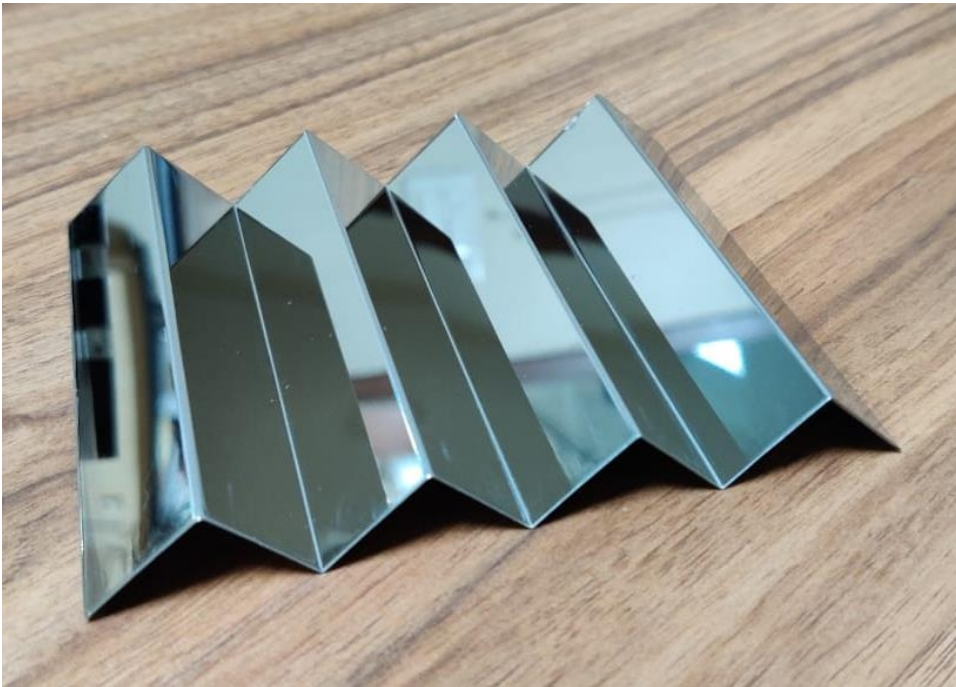

Rafters Type -1

Available in size : 108mm
PVD Color : Gold, Champagne Gold,
Rose gold, Black
Finish : Brush, Mirror
Thickness: 0.6,0.8 mm
Size : 10feet
*Custom size also available