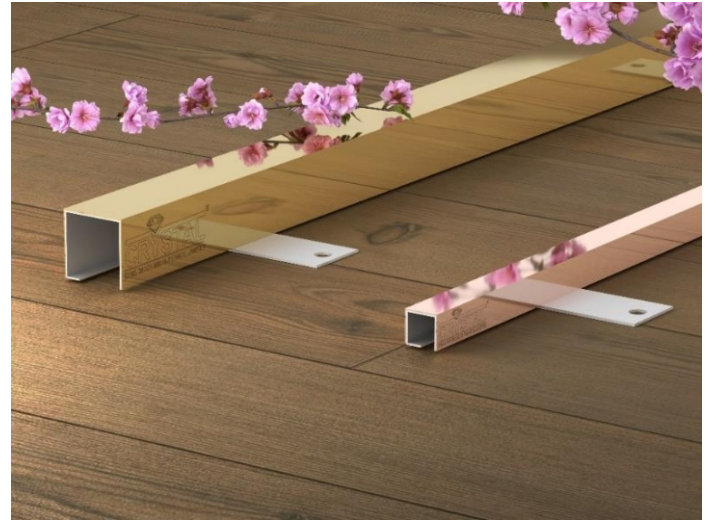

TYPE-2

Available in size : 5x10x30, 5x20x30 mm
PVD Color : Gold, Champagne Gold, Rose gold, Black
Finish : Brush, Mirror
Thickness: 0.8, 1 mm
Size : 10feet
*Custom size also available