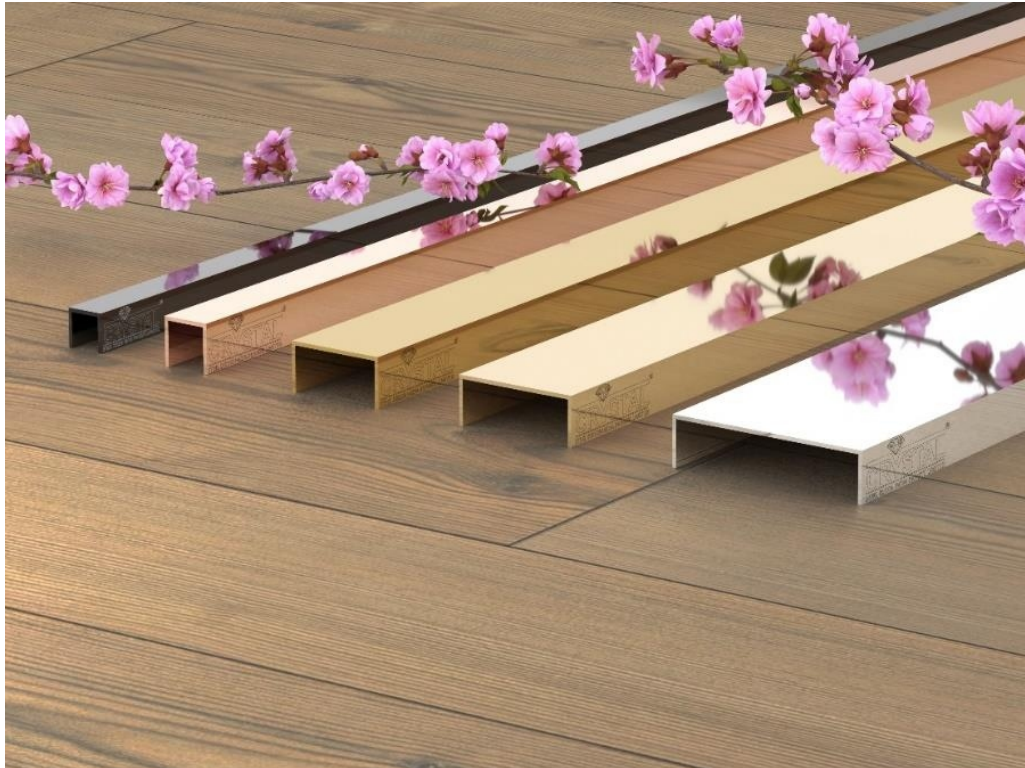

SS PVD U-Profile

Available in size : U- 6x6, 8x8, 10x10,
10x20, 10x25, 10x40 mm
PVD Color : Gold, Champagne Gold, Rose
gold, Black
Finish : Brush, Mirror
Thickness: 0.6, 0.8, 1 , 1.2 mm
Size : 10feet
*Custom size also available