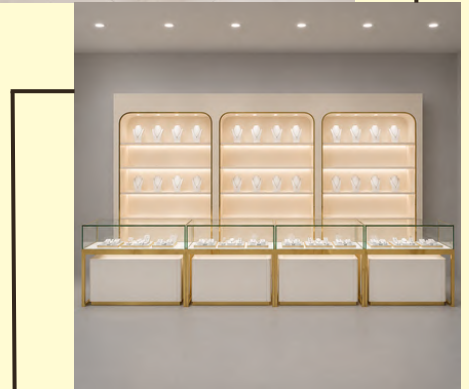

JEWELLERY RACKS

DESIGNED FOR PRECIOUS DISPLAYS

Add to the brilliance with Vivid PVD Jewellery Displays

When showcasing jewellery products that represent craftsmanship, luxury, and indulgence, every detail matters. VIVID PVD Coated Display Racks are thoughtfully designed to enhance the visual appeal of gem and jewellery, gold retail, accessories as well as for premium sweets and confectionery chains, creating an environment that reflects quality and prestige.

For jewellery and gold showrooms, the brilliance of PVD-coated fixtures complements the sparkle of precious metals and gemstones, helping merchandise command greater attention.

- Available in sophisticated shades such as Gold, Rose Gold, Champagne Gold, Bronze, and Black Titanium
- Resistant to scratches, corrosion, fingerprints, and tarnishing
- For foods, sweets, chocolates & confectionery displays, our elegant finishes add a sense of richness and celebration

Beyond visual appeal, VIVID PVD coatings offer exceptional durability. Their low-maintenance nature ensures that display fixtures continue to look pristine with minimal upkeep, delivering long-lasting value and performance.